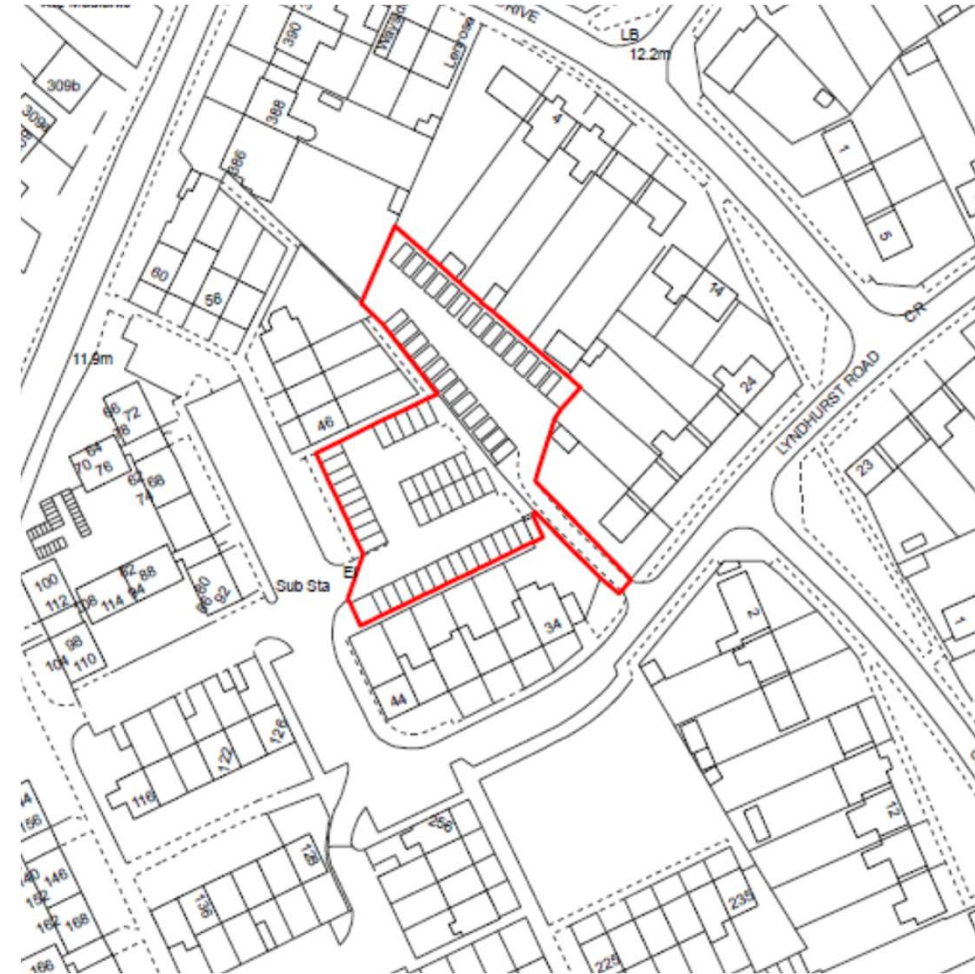

## Appendix A

Name – Site	Lyndhurst Road, Stanford-Le-Hope
Address	Lyndhurst Road, Stanford-Le-Hope, SS17 7SJ
Ward	Stanford East and Corringham Town
Site Area	0.23 Hectares / 0.57 Acres
Tenure	Freehold
Existing Use	Garages
Local Plan Designation	No Designation
Estimated Site Capacity	Total: 17 Units